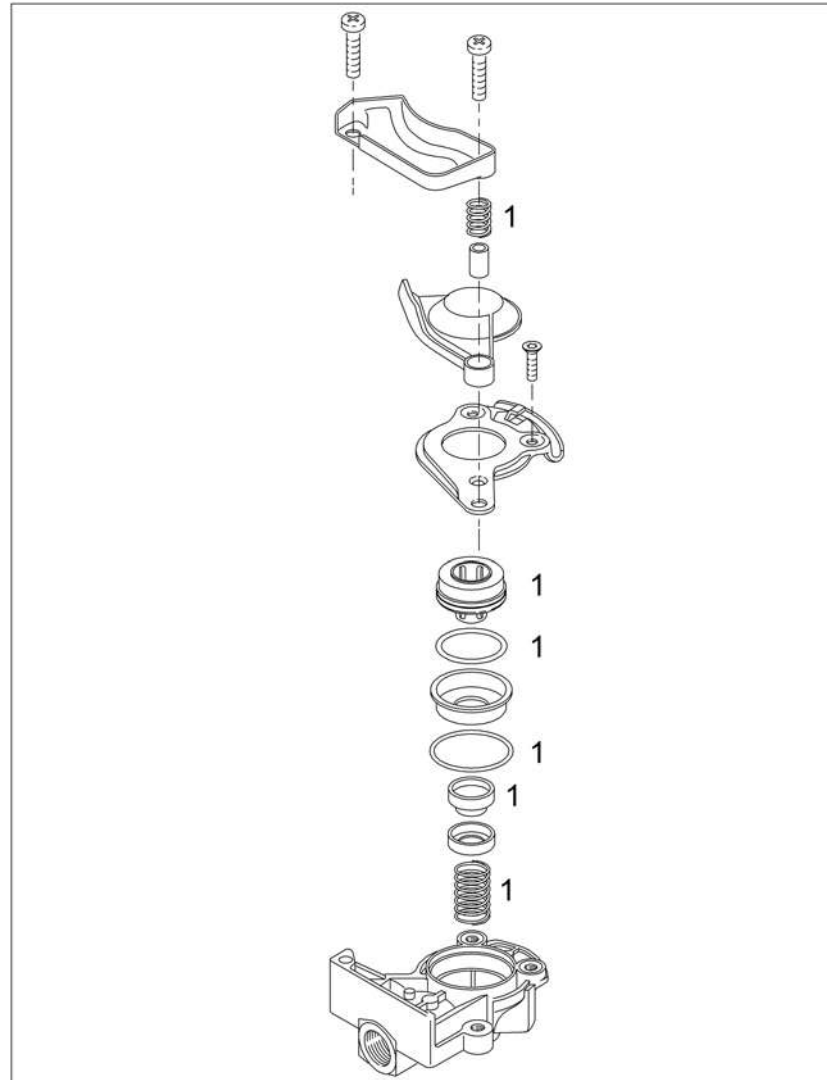

COUPLING HEAD color of cover yellow  
KUPPLUNGSKOPF Deckelfarbe gelb  
TETE D ACCOUPLEMENT couvercle jaune

from No / up to No

Figure  
Bild  
Figure

**TADANO**  
99708410809

50